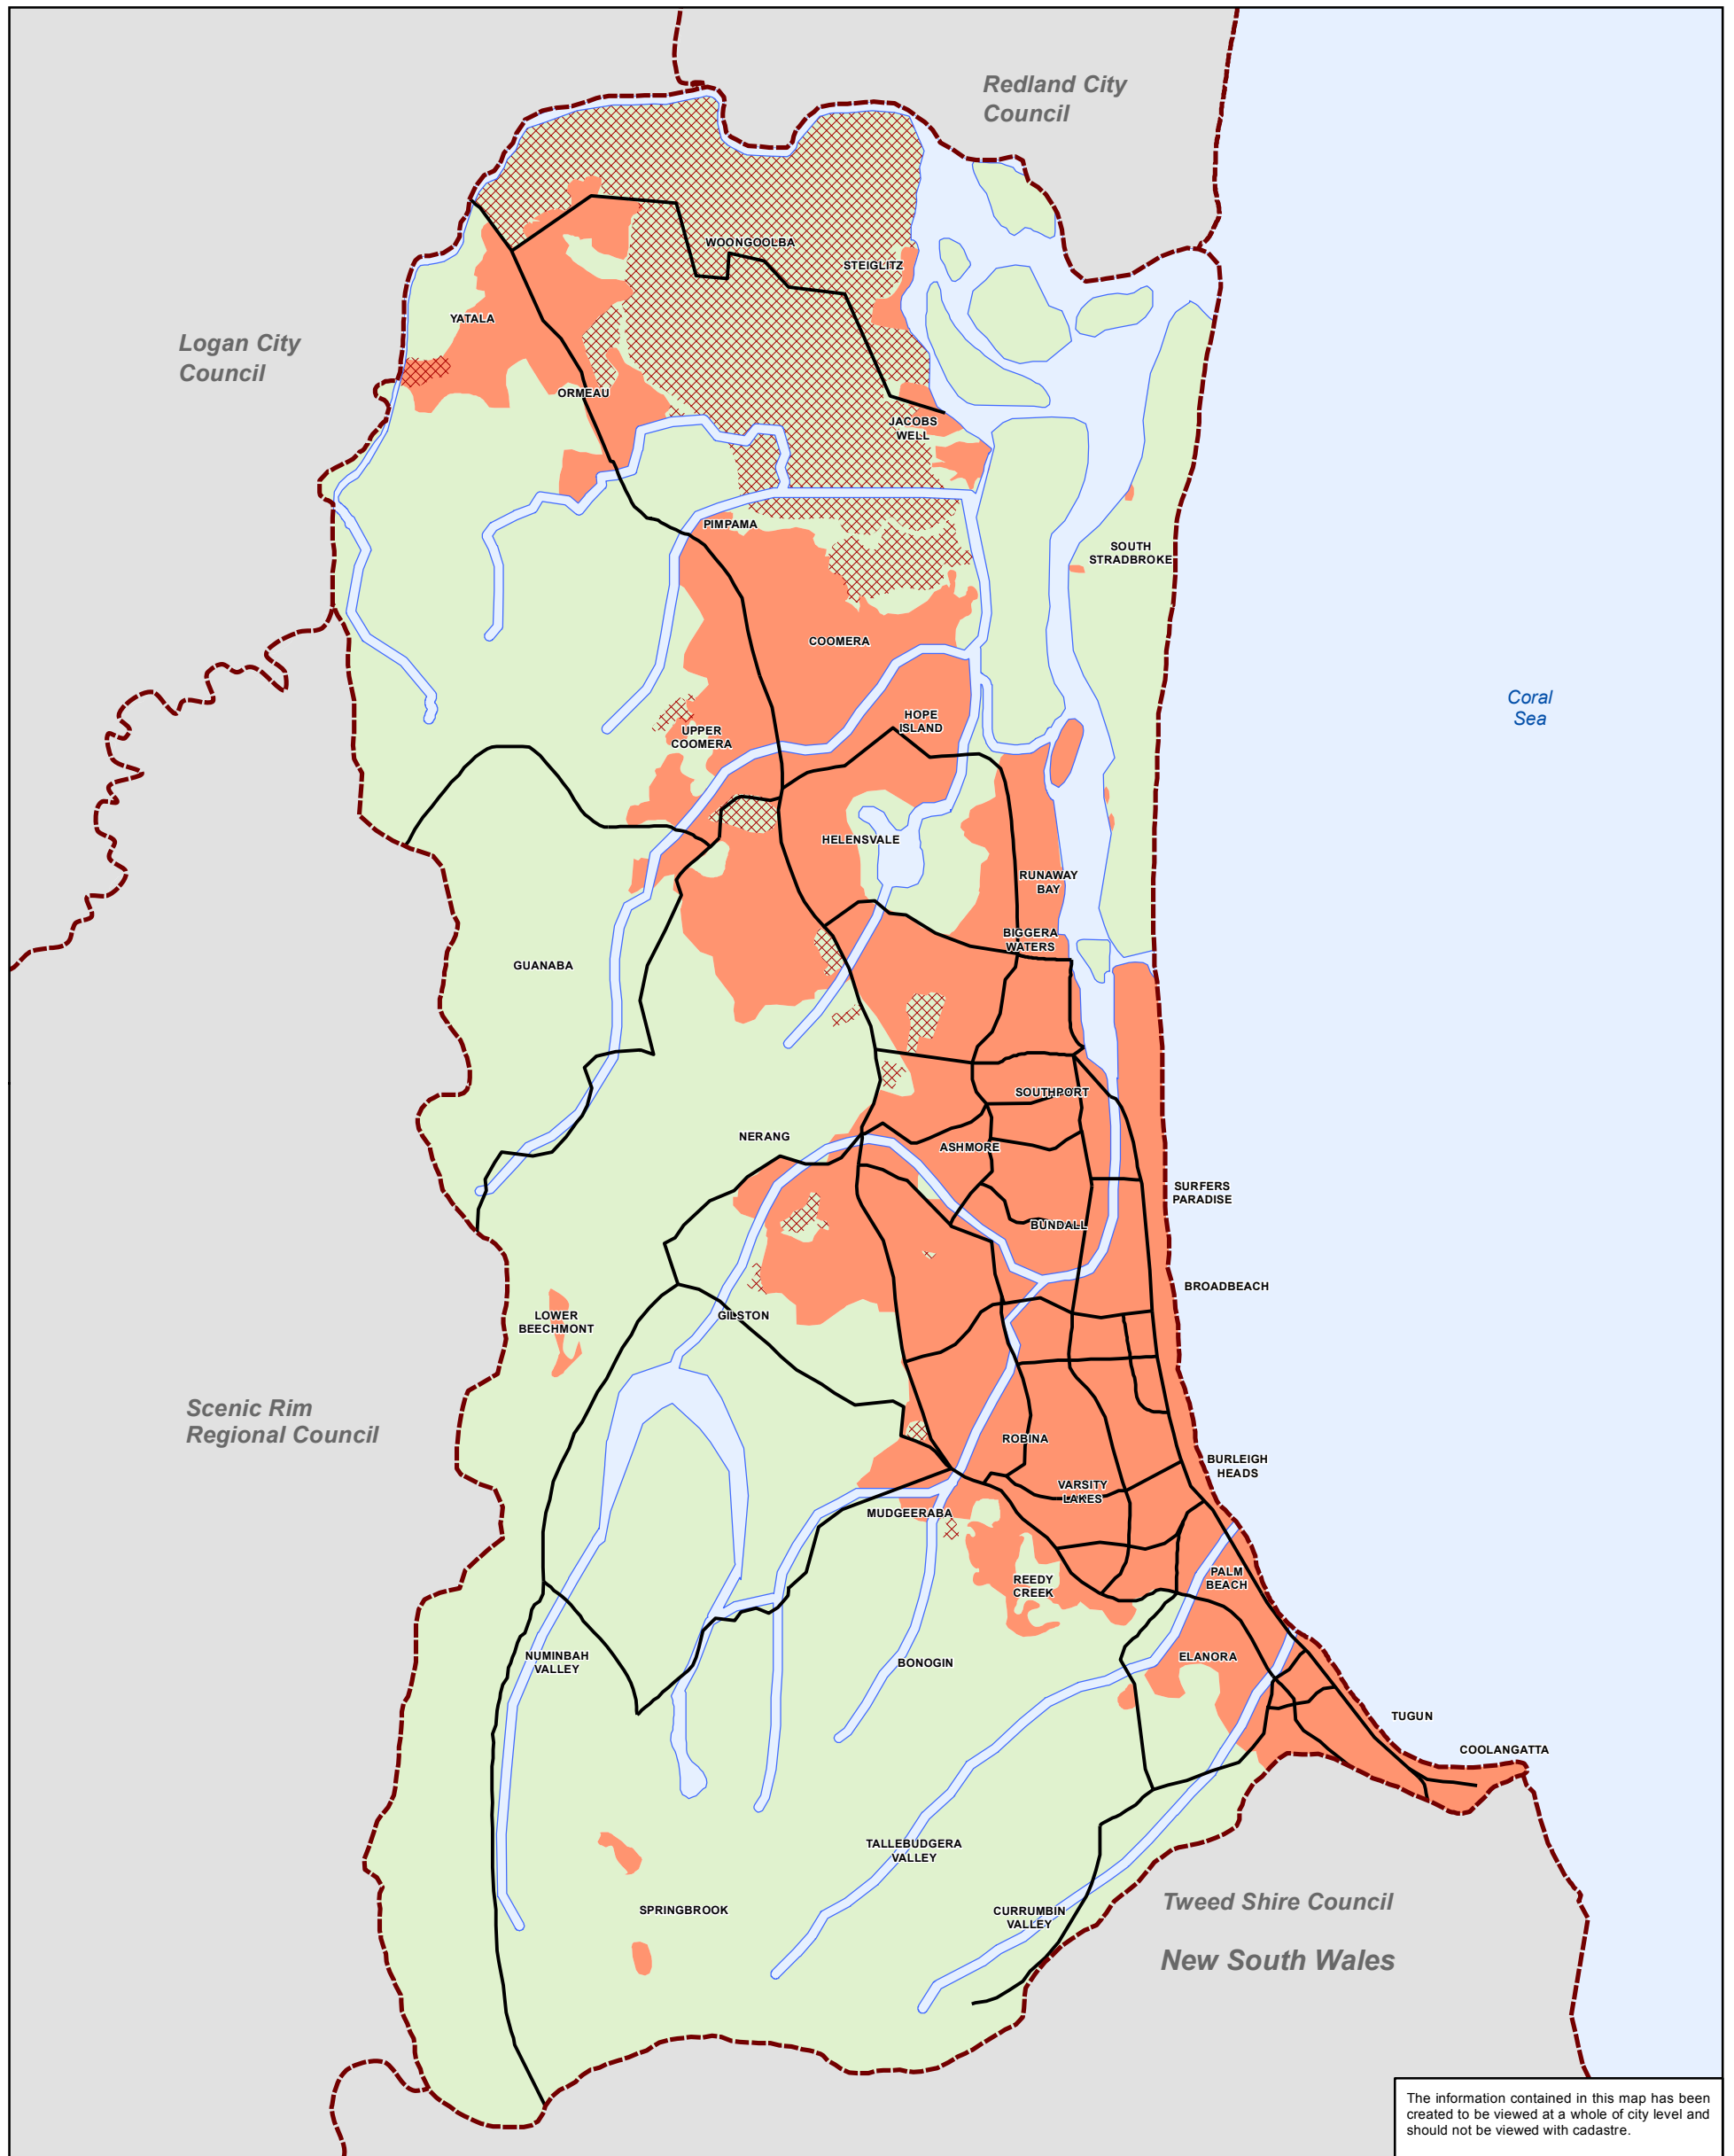

# Strategic framework map 1 - designated urban area

The information contained in this map has been created to be viewed at a whole of city level and should not be viewed with cadastre.

<ul style="list-style-type: none"> <li><span style="display: inline-block; width: 15px; height: 10px; background-color: orange; border: 1px solid black; margin-right: 5px;"></span> Urban area</li> <li><span style="display: inline-block; width: 15px; height: 10px; background-color: lightgreen; border: 1px solid black; margin-right: 5px;"></span> Non-urban area</li> <li><span style="display: inline-block; width: 15px; height: 10px; border: 1px dashed red; margin-right: 5px;"></span> Investigation area</li> </ul>	<ul style="list-style-type: none"> <li><span style="display: inline-block; width: 15px; border-bottom: 2px dashed red; margin-right: 5px;"></span> Local government area boundary</li> <li><span style="display: inline-block; width: 15px; border-bottom: 2px solid black; margin-right: 5px;"></span> State and major road network</li> <li><span style="display: inline-block; width: 15px; border-bottom: 2px solid lightblue; margin-right: 5px;"></span> Waterway or waterbody</li> </ul>	<h2 style="margin: 0;">City Plan</h2>	
<p><b>Disclaimer:</b>                  © City of Gold Coast, Queensland 2018 or © State of Queensland 2018. No warranty given in relation to the data (including accuracy, reliability, completeness or suitability) and no liability accepted (including without limitation, liability in negligence) for any loss, damage or costs (including consequential damage) relating to any use of the data. Data must not be used for direct marketing or be used in breach of the privacy laws.</p>		<p>Map version - 4                  15 Jun 2018                  Data source:                  Boundary - CoGC                  Waterways - CoGC                  Designated urban areas - CoGC</p>	<p>Projection:                  MGA94                  Zone 56</p>  <p style="margin-top: 10px;"><b>CITY OF GOLDCOAST</b></p>